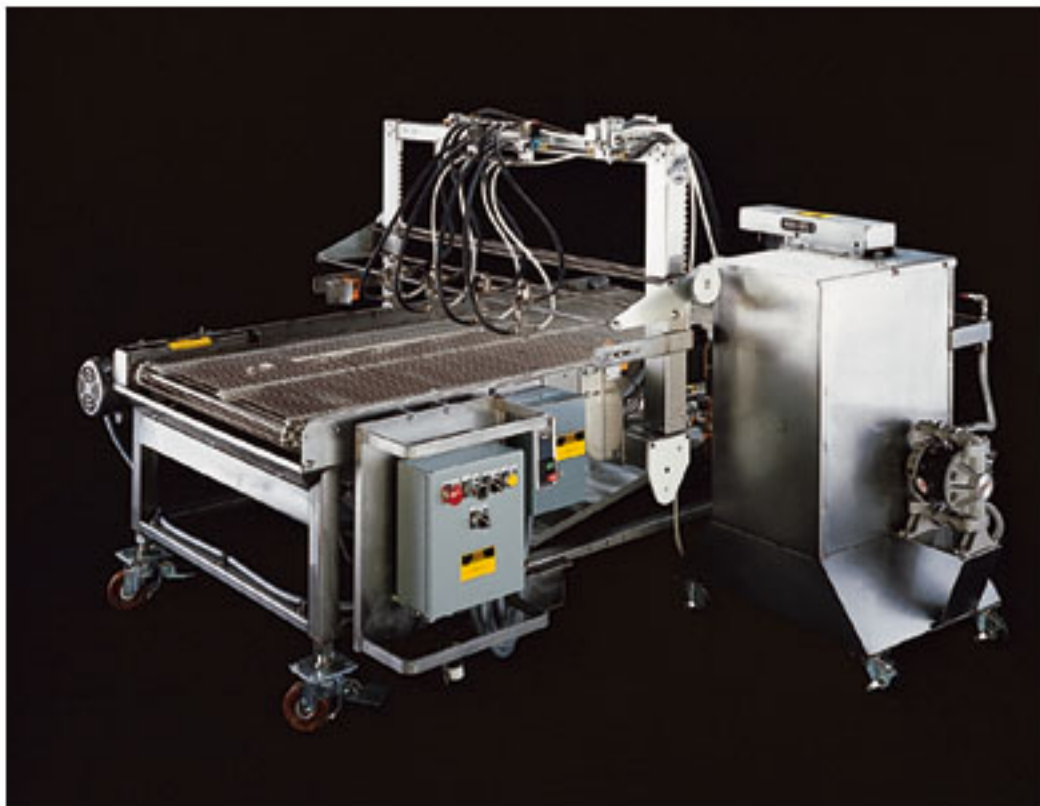

BURFORD® SYNTHETIC EGG WASH APPLICATOR

Designed to apply a regulated spray of synthetic egg wash to baked goods for a special glossy appearance.

- Stainless Steel Construction
- Photo Electric Product Sensor
- 20 Gallon Supply Tank
- Optional Tank Agitator
- Low Maintenance Pump
- Self-Cleaning Nozzles
- Nozzle Height Adjustment
- 110 Volt Standard
- Optional Conveyors Available

Easy to operate and maintain, the Burford® Synthetic Egg wash Applicator is a total system that adds that glossy shine to brighten your baked goods and attract attention.

Burford
bc

CALL YOUR AUTHORIZED REPRESENTATIVE OR
CALL US TODAY 1-877-BURFORD (287-3673)